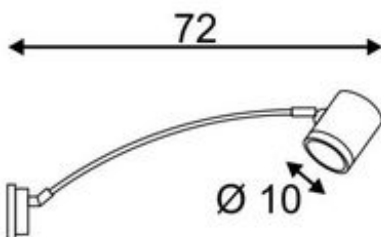

ENOLA_C

outdoor display fitting, LED, 3000K, IP55, round, white

Article number	228531
LBS code	LED
Number of light sources	1
Max. wattage	11.2 Watt
Lamp	COB LED module
Light distribution type 1	Direct
Light distribution type 3	rotationally symmetric
Product family	Enola_C
Feed-in capability	No
Lamp included	No
Tilt range	80 Degree
Rotation range	330 Degree
Length	72 cm
Height	11.7 cm
Depth	10 cm
Net weight	1.213 kg
Gross weight	1.826 kg
Voltage	100-240 ~50/60 . 500 Volts
Protection class	I
IP-rating	IP 55
Beam angle	55 Degree
Material	Aluminium
Colour	white
Way of mounting	Surface wall mounting
Remark 1	LED driver 350 mA included
Remark 2	Canopy (W / H / D): 8 / 10.5 / 5 cm
Average lifespan	40000 Hours
Colour temperature	3000 Kelvin
Colour rendering index	80
Luminous flux	850 lm
Energy efficiency class	A++
fastCalcEnabled	No
ranking	400
Catalogue page	BIG WHITE 2017: 656

The display fitting of the ENOLA_C series is made from a painted aluminium and glass cylinder covering the incorporated COB LED. The lamp head mounted on the curved extension rod is rotatable and tiltable. With protection class IP55, it is suitable for outdoor use. The electrical connection of the luminaire, which comes in various colours, is directly to the 230V mains supply. The ENOLA_C series includes other wall and ceiling lights and can therefore be used universally. This luminaire contains built-in LED lamps. EEL A - A++ The lamps in the luminaire cannot be replaced.