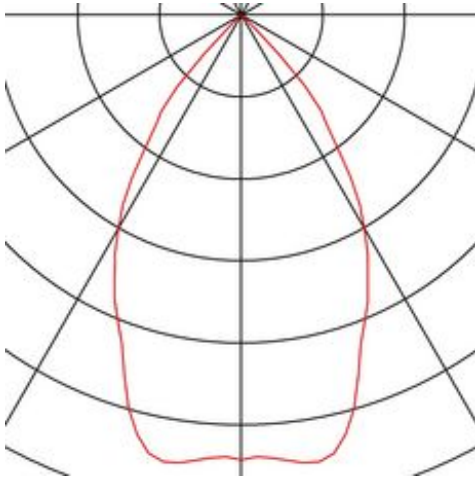

ENOLA_C

outdoor display fitting, LED, 3000K, IP55, round, white

Article number	228531
LBS code	LED
Number of light sources	1
Max. wattage	11.2 Watt
Lamp	COB LED module
Light distribution type 1	Direct
Light distribution type 3	rotationally symmetric
Product family	Enola_C
Feed-in capability	No
Lamp included	No
Tilt range	80 Degree
Rotation range	330 Degree
Length	72 cm
Height	11.7 cm
Depth	10 cm
Net weight	1.213 kg
Gross weight	1.826 kg
Voltage	100-240 ~50/60 . 500 Volts
Protection class	I
IP-rating	IP 55
Beam angle	55 Degree
Material	Aluminium
Colour	white
Way of mounting	Surface wall mounting
Remark 1	LED driver 350 mA included
Remark 2	Canopy (W / H / D): 8 / 10.5 / 5 cm
Average lifespan	40000 Hours
Colour temperature	3000 Kelvin
Colour rendering index	80
Luminous flux	850 lm
Energy efficiency class	A++
fastCalcEnabled	No
ranking	400
Catalogue page	BIG WHITE 2017: 656

The display fitting of the ENOLA_C series is made from a painted aluminium and glass cylinder covering the incorporated COB LED. The lamp head mounted on the curved extension rod is rotatable and tiltable. With protection class IP55, it is suitable for outdoor use. The electrical connection of the luminaire, which comes in various colours, is directly to the 230V mains supply. The ENOLA_C series includes other wall and ceiling lights and can therefore be used universally. This luminaire contains built-in LED lamps. EEL A - A++ The lamps in the luminaire cannot be replaced.